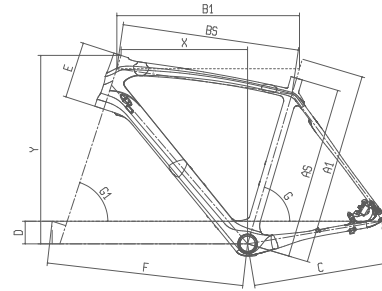

INFINITO CV DISC BRAKE

MIS-SLP											
A1	AS	B1	BS	C	D	E	F	G	G1	Y	X
470	440	515	497	415	68	125	577	74.5°	70.5°	519	368
500	470	525	507	415	68	140	579	74.5°	71.5°	537	373
530	500	535	518	415	68	155	586	74°	71.5°	551	375
550	520	550	532	415	68	170	592	73.5°	72°	567	381
570	540	560	542	415	68	185	598	73.5°	72.5°	583	386
590	560	575	556	415	68	200	608	73°	72.5°	598	391
610	580	585	565	415	68	215	612	72.5°	72.5°	612	392
630	600	595	575	415	68	230	617	72.5°	73°	628	397