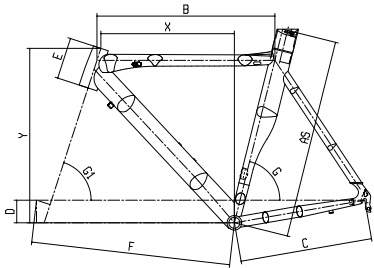

PICO ALU

MIS.										
A1	AS	B	C	D	E	F	G	G1	Y	X
510	560	515	398	68	105	581	76°	71.5°	504	386
530	580	525	398	68	115	588	76°	72°	515	394
550	600	535	398	68	125	599	76°	72°	524	401
570	620	545	398	68	135	605	76°	72.5°	536	409
590	640	560	398	68	145	616	76°	73°	547	422
610	660	570	398	68	165	627	76°	73°	566	427