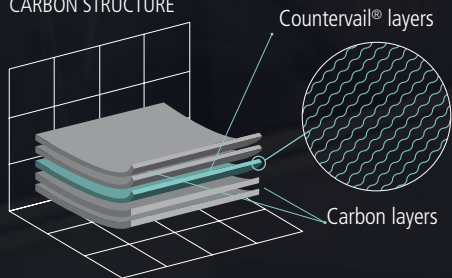

COUNTERVAIL® VIBRATION CANCELLING COMPOSITE TECHNOLOGY

BIANCHI'S INVENTION TO CANCEL VIBRATION

Bianchi collaborated with **Materials Sciences Corporation** to develop our innovative and exclusive application of the patented Countervail® integrated vibration cancelling system for cycling. Scientific studies prove that long term exposure to vibration, typically absorbed by the rider, causes muscle fatigue and discomfort, resulting in reduced performance.

INTEGRATED SYSTEM PROVEN IN NASA AEROSPACE OPERATIONS

Traditional passive damping of the frame using superficial rubber inserts and isolators are only marginally effective compared to the integrated carbon Countervail® system developed by Bianchi and proven in the extreme conditions of **NASA** aerospace operations. With its patented carbon fiber architecture and viscoelastic material, Countervail® carbon material, embedded within our unique Infinito CV and Aquila CV carbon lay-up, immediately cancels vibration while increasing the stiffness and strength of the entire frame.

ADVANTAGES

- Maximized ride control and handling under normal to extreme vibration loads
- Reduced muscle fatigue and increased energy savings in distance rides
- Increased rigidity and peak power output over long distances

Bike with this technology: *Infinito CV; Aquila CV*

COUNTERVAIL® MATERIAL EMBEDDED WITHIN THE CARBON STRUCTURE