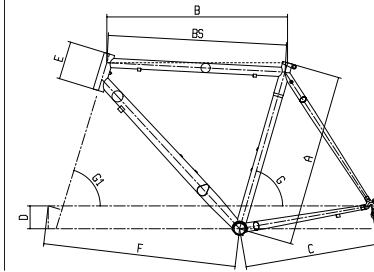

EROICA STEEL / VIGORELLI STEEL

MIS.										
A	B	BS	C	D	E	F	G	G1		
460	510	496	406	58	110	579	75°	70.5°		
490	520	508	408	58	120	585	74.5°	70.5°		
510	525	514	408	68	125	584	74.5°	71°		
530	535	525	410	68	135	586	74°	71.5°		
550	550	541	415	68	145	592	73.5°	72°		
570	560	551	415	68	165	602	73.5°	72°		
590	575	565	415	68	180	607	73°	72.5°		
610	585	575	418	68	200	612	72.5°	72.5°		
630	595	587	418	68	210	617	72.5°	73°