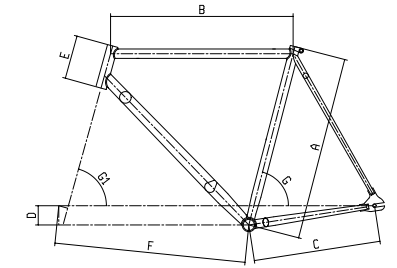

PISTA VIA BRERA STEEL

MIS.										
A	B	C	D	E	F	G	G1			
490	523	385	58	78	576	76°	71.5°			
510	525	388	58	95	578	76°	71.5°			
530	535	388	58	110	579	75.5°	72°			
550	550	388	58	130	592	75.5°	72.5°			
570	560	388	58	150	599	75.5°	72.5°			
590	575	388	58	170	610	75°	73°			
610	585	388	58	187	614	74.5°	73°