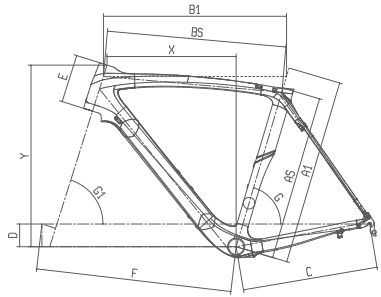

OLTRE XR2-XR1 CARBON

MIS-SLP											
A1	AS	B1	BS	C	D	E	F	G	G1	Y	X
470	420	515	500	400	58	110	578	74.5°	70.5°	495	375
500	450	525	514	400	58	115	580	74.5°	71.5°	503	383
530	475	535	523	406	68	130	581	74°	72°	529	383
550	495	550	538	407	68	145	587	73.5°	72.5°	545	388
570	515	560	549	407	68	160	593	73.5°	73°	561	393
590	535	575	563	409	68	180	603	73°	73°	580	397
610	555	585	572	411	68	200	603	72.5°	73.5°	601	397