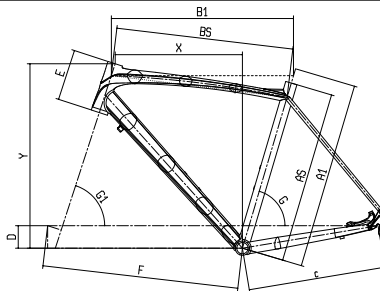

IMPULSO DISC BRAKE

MIS-SLP											
A1	AS	B1	BS	C	D	E	F	G	G1	Y	X
440	420	510	493	415	58	120	578	75°	70.5°	508	371
460	440	520	503	415	58	125	580	74.5°	71°	515	375
500	470	525	509	415	68	130	579	74.5°	71.5°	531	376
530	500	535	520	415	68	145	585	74°	71.5°	546	377
550	520	550	536	415	68	155	592	73.5°	72°	557	384
570	540	560	546	415	68	175	602	73.5°	72°	576	388
590	560	575	561	415	68	185	607	73°	72.5°	587	395
610	580	585	570	415	68	210	612	72.5°	72.5°	611	393
630	600	595	581	415	68	220	617	72.5°	73°	622	399