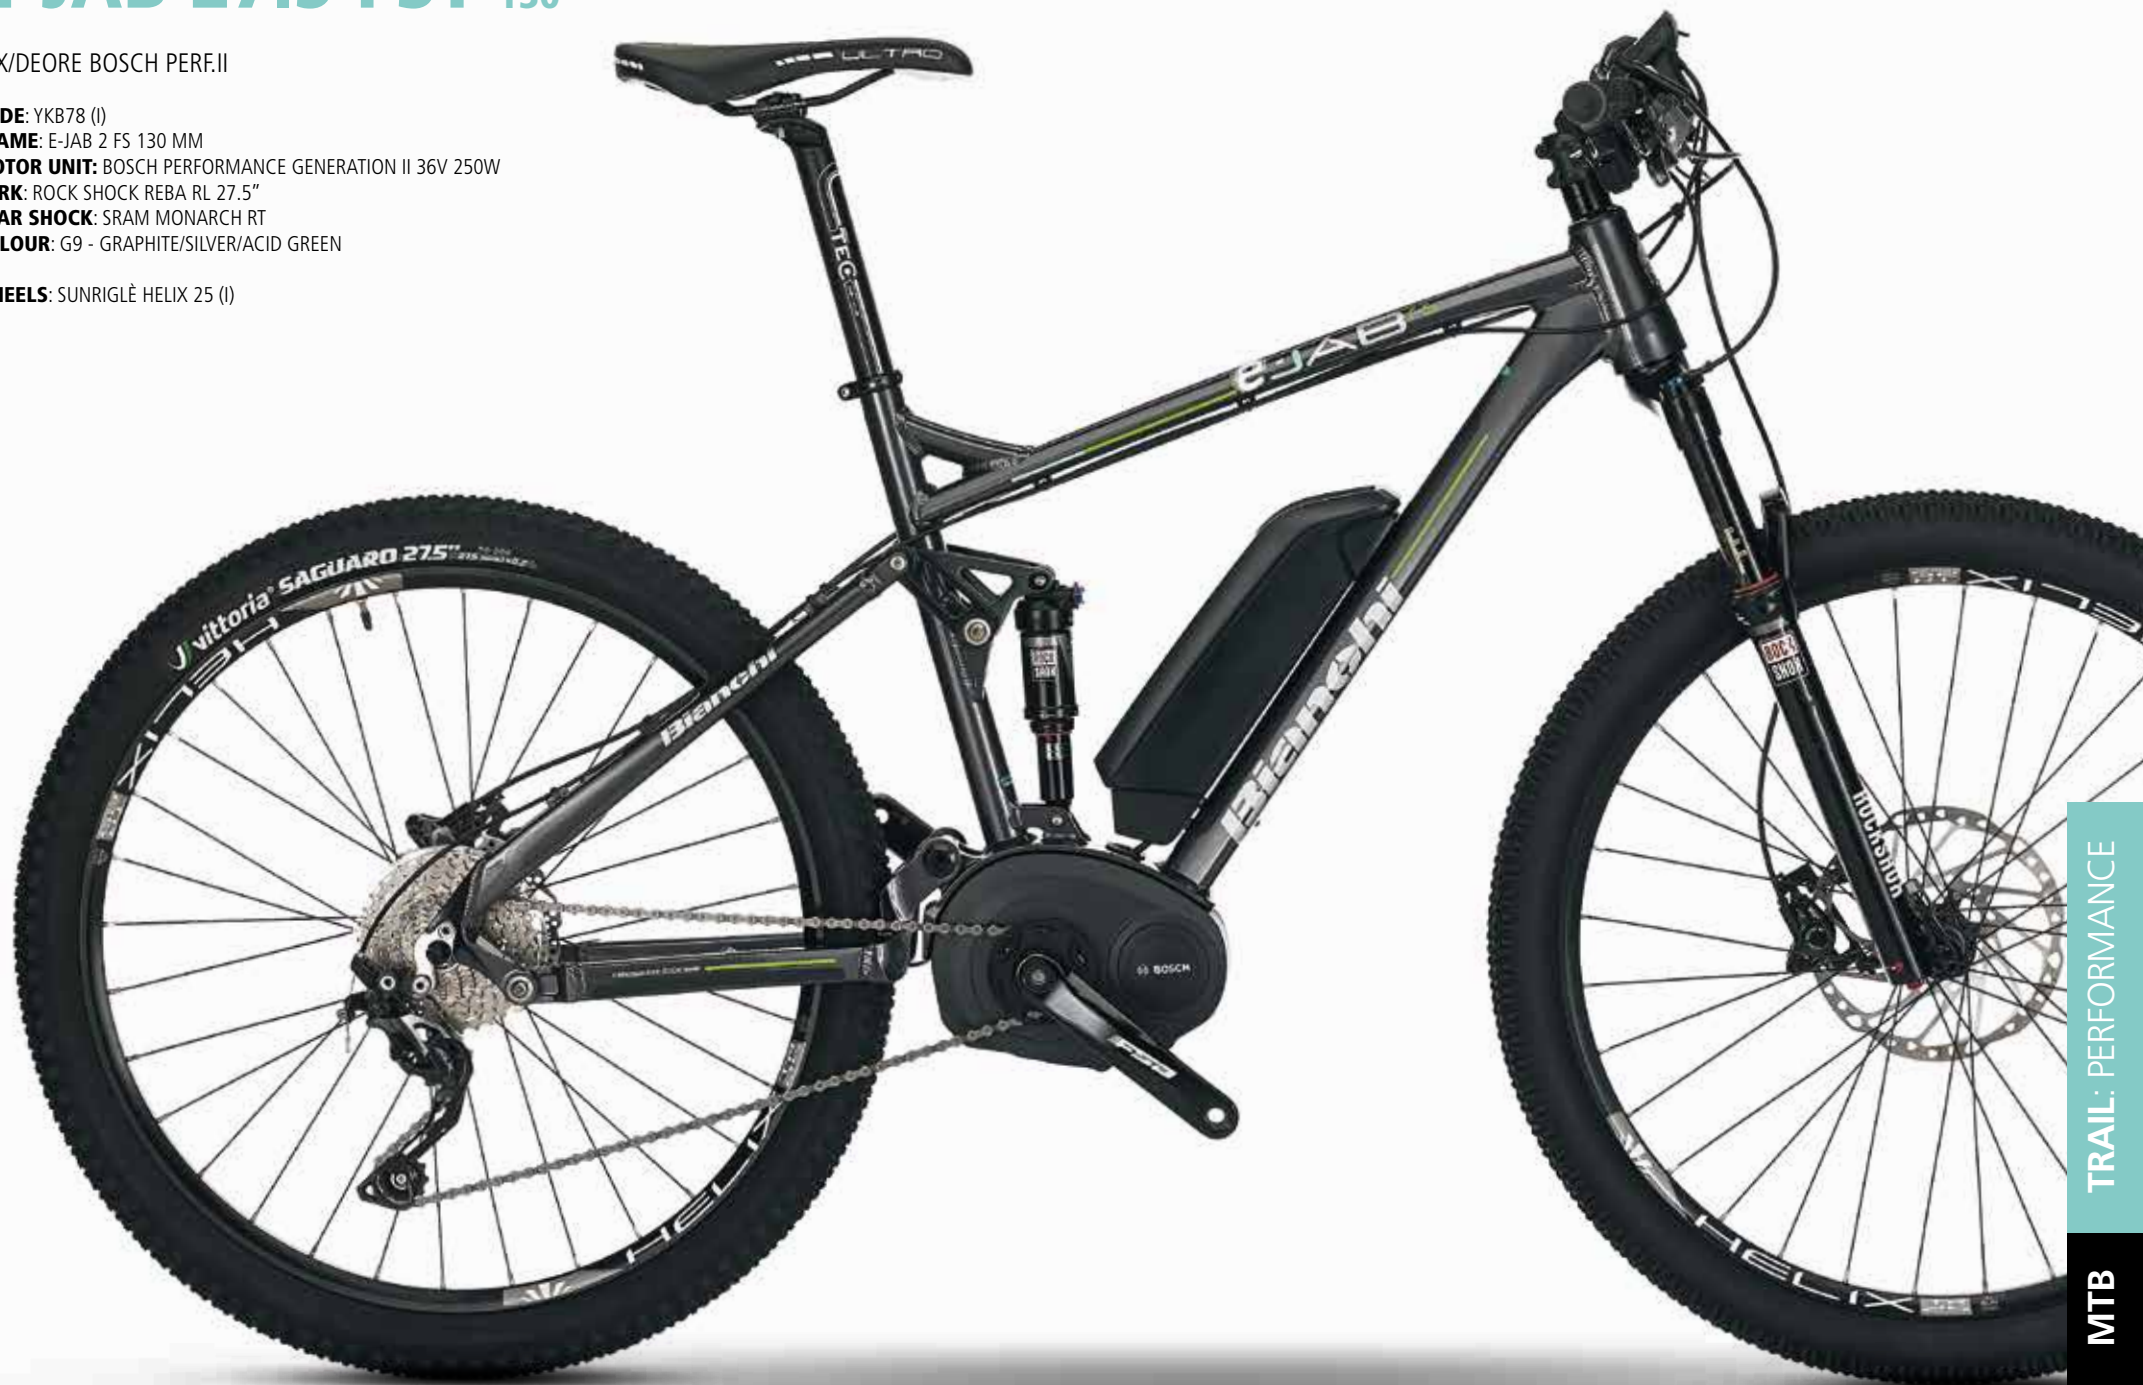

E-JAB 27.5 FST 130

SLX/DEORE BOSCH PERF.II

CODE: YKB78 (I)

FRAME: E-JAB 2 FS 130 MM

MOTOR UNIT: BOSCH PERFORMANCE GENERATION II 36V 250W

FORK: ROCK SHOCK REBA RL 27.5"

REAR SHOCK: SRAM MONARCH RT

COLOUR: G9 - GRAPHITE/SILVER/ACID GREEN

WHEELS: SUNRIGLÈ HELIX 25 (I)

TRAIL: PERFORMANCE

MTB