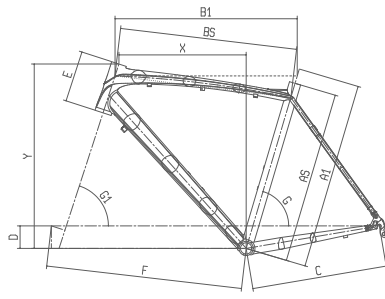

IMPULSO DAMA BIANCA

MIS-SLP											
A1	AS	B1	BS	C	D	E	F	G	G1	Y	X
440	420	510	493	406	58	120	578	75°	70.5°	508	371
460	440	520	503	408	58	125	580	74.5°	71°	515	375
500	470	525	509	408	68	130	579	74.5°	71.5°	531	376
530	500	535	520	408	68	145	585	74°	71.5°	546	377
550	520	550	536	410	68	155	592	73.5°	72°	557	384