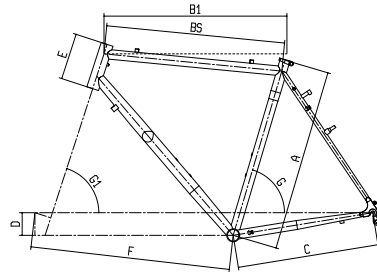

VOLPE V-BRAKE STEEL / LUPO STEEL STRADA STEEL

MIS.										
A	B1	BS	C	D	E	F	G	G1		
460	510	494	425	68	105	586	75°	70.5°		
490	520	504	425	68	115	597	74.5°	71°		
510	525	511	425	68	120	594	74.5°	71°		
530	535	522	425	68	130	595	74°	71.5°		
550	550	537	425	68	140	600	73.5°	72°		
570	560	548	430	68	155	610	75.5°	72.5°		
590	575	563	430	68	170	620	73°	72.5°		
610	585	573	430	68	185	620	72.5°	72.5°		
630	595	585	430	68	200	630	72.5°	72.5°