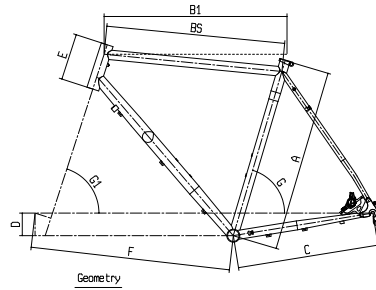

VOLPE DISC BRAKE STEEL

MIS.SLP										
A	B1	BS	C	D	E	F	G	G1		
460	510	494	425	68	105	586	75°	70.5°		
490	520	504	425	68	115	597	74.5°	71°		
510	525	511	425	68	120	594	74.5°	71°		
530	535	522	425	68	130	595	74°	71.5°		
550	550	537	425	68	140	600	73.5°	72°		
570	560	548	430	68	155	610	75.5°	72.5°		
590	575	563	430	68	170	620	75°	72.5°		
610	585	573	430	68	185	620	74.5°	72.5°