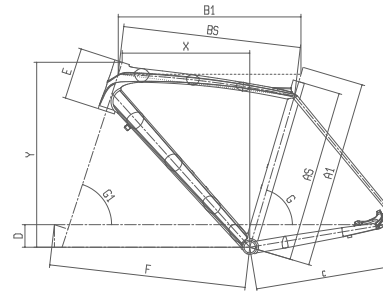

IMPULSO DAMA BIANCA
DISC BRAKE

MIS-SLP											
A1	AS	B1	BS	C	D	E	F	G	G1	Y	X
440	420	510	493	415	58	120	578	75°	70.5°	508	371
460	440	520	503	415	58	125	580	74.5°	71°	515	375
500	470	525	509	415	68	130	579	74.5°	71.5°	531	376
530	500	535	520	415	68	145	585	74°	71.5°	546	377
550	520	550	536	415	68	155	592	73.5°	72°	557	384