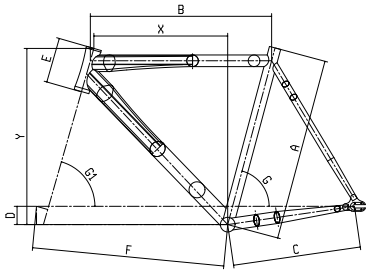

PISTA SEI GIORNI

MIS.										
A	B	C	D	E	F	G	G1	Y	X	
490	520	382	55	105	576	76°	73°	494	395	
510	525	382	55	115	582	76°	73°	502	398	
530	535	383	55	125	584	75.5°	73.5°	513	400	
550	545	385	55	140	590	75°	73.5°	528	402	
570	560	385	55	155	593	75°	73.5°	542	413	
590	575	386	55	175	610	74.5°	73.5°	561	414	
610	580	386	55	195	620	74.5°	73.5°	581	418	
630	590	388	55	210	625	74°	73.5°	595	419