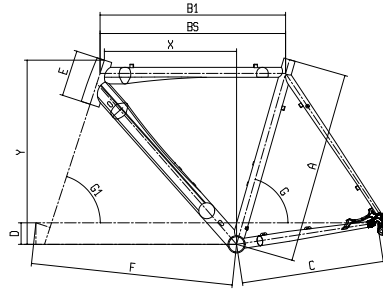

ZURIGO DISC BRAKE

MIS.										
A	B1	BS	C	D	E	F	G	G1	Y	X
490	525	510	425	65	115	582	74°	71°	530	371
520	535	523	425	65	125	588	74°	71.5°	540	378
550	550	540	425	65	140	595	73.5°	72°	556	384
570	560	551	425	65	155	605	73.5°	72°	570	390
590	575	567	425	65	170	615	73°	72°	585	395
610	585	577	430	65	190	616	72.5°	72.5°	606	396