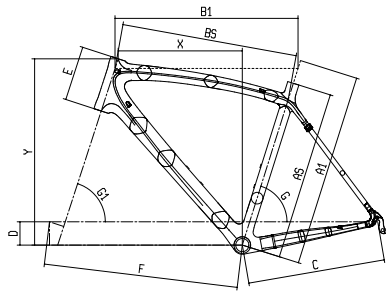

VERTIGO

MIS-SLP											
A1	AS	B1	BS	C	D	E	F	G	G1	Y	X
480	450	515	500	408	70	116	576	74°	70.5°	508	369
510	480	535	517	410	70	130	586	73.5°	71°	530	375
540	510	550	530	413	70	165	586	72.5°	72°	560	373
570	540	565	545	415	70	195	587	72°	73°	592	374
600	570	585	567	417	70	215	559	71.5°	73°	612	382