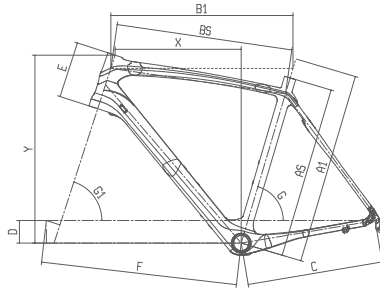

INFINITO CV

MIS-SLP											
A1	AS	B1	BS	C	D	E	F	G	G1	Y	X
470	440	515	497	408	68	125	577	74.5°	70.5°	519	368
500	470	525	507	408	68	140	579	74.5°	71.5°	537	373
530	500	535	518	409	68	155	586	74°	71.5°	551	375
550	520	550	532	410	68	170	592	73.5°	72°	567	381
570	540	560	542	411	68	185	598	73.5°	72.5°	583	386
590	560	575	556	412	68	200	608	73°	72.5°	598	391
610	580	585	565	414	68	215	612	72.5°	72.5°	612	392
630	600	595	575	414	68	230	617	72.5°	73°	628	397