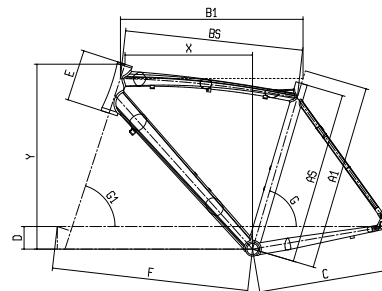

VIA NIRONE 7

MIS-SLP											
A1	AS	B1	BS	C	D	E	F	G	G1	Y	X
440	420	510	493	406	58	120	578	75°	70.5°	508	371
460	440	520	502	408	58	125	580	74.5°	71°	515	375
500	470	525	507	408	68	130	580	74.5°	71.5°	531	376
530	500	535	519	408	68	145	585	74°	71.5°	546	377
550	520	550	534	410	68	155	592	73.5°	72°	557	384
570	540	560	544	410	68	175	602	73.5°	72°	576	388
590	560	575	559	410	68	185	607	73°	72.5°	587	395
610	580	585	568	412	68	210	612	72.5°	72.5°	611	392
630	600	595	578	412	68	220	617	72.5°	73°	622	399