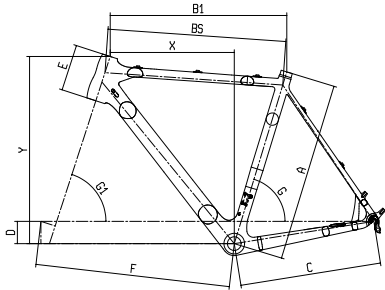

ZOLDER DISC BRAKE

MIS.										
A	B1	BS	C	D	E	F	G	G1	Y	X
490	525	513	425	67	110	589	75°	71°	531	378
520	535	526	425	67	130	595	74.5°	71.5°	552	382
540	545	536	425	67	140	585	73°	72°	563	373
560	560	550	425	67	160	601	73°	72°	582	382
580	575	565	425	67	180	616	73°	72°	601	391
600	590	580	425	67	200	631	73°	72°	620	401