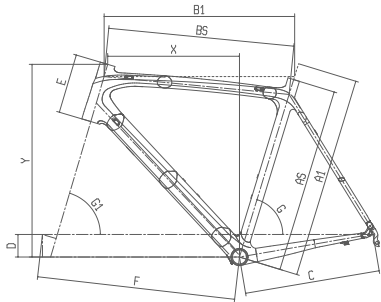

SEMPRE PRO

MIS-SLP											
A1	AS	B1	BS	C	D	E	F	G	G1	Y	X
470	440	515	499	403	58	110	578	74.5°	70.5°	495	375
500	470	525	510	405	58	115	583	74.5°	71°	502	382
530	500	535	521	406	68	130	585	74°	71.5°	528	382
550	520	550	535	408	68	145	587	73.5°	72.5°	545	388
570	540	560	546	408	68	160	593	73.5°	73°	561	393
590	560	575	561	410	68	180	598	73°	73.5°	582	397
610	580	585	570	410	68	200	603	72.5°	73.5°	601	397