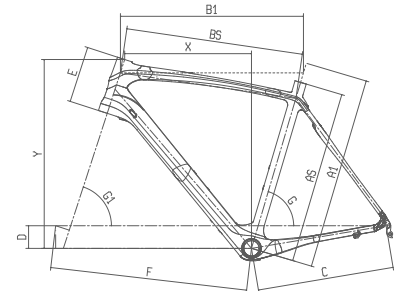

INFINITO CV DAMA BIANCA

MIS-SLP											
A1	AS	B1	BS	C	D	E	F	G	G1	Y	X
470	440	515	497	408	68	125	577	74.5°	70.5°	519	368
500	470	525	507	408	68	140	579	74.5°	71.5°	537	373
530	500	535	518	409	68	155	586	74°	71.5°	551	375
550	520	550	532	410	68	170	592	73.5°	72°	567	381