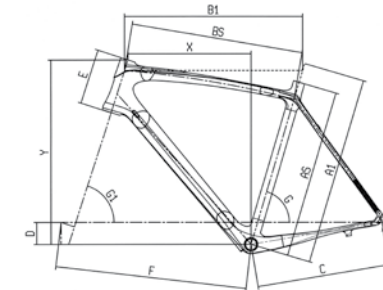

PISTA STEEL

MIS.										
A	B	C	D	E	F	G	G1	G1	Y	X
490	523	385	58	78	576	76°	71.5°	71°	530	371
510	525	388	58	95	578	76°	71.5°	71.5°	540	378
530	535	388	58	110	579	75.5°	72°	72°	556	384
550	550	388	58	130	592	75.5°	72.5°	72°	570	390
570	560	388	58	150	599	75.5°	72.5°	72°	585	395
590	575	388	58	170	610	75°	73°	72.5°	606	396
610	585	388	58	187	614	74.5°	73°