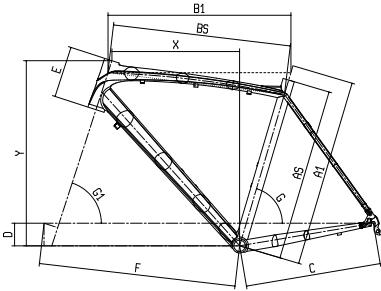

IMPULSO ALU

MIS-SLP											
A1	AS	B1	BS	C	D	E	F	G	G1	Y	X
440	420	510	493	406	58	120	578	75°	70.5°	508	371
460	440	520	503	408	58	125	580	74.5°	71°	515	375
500	470	525	509	408	68	130	579	74.5°	71.5°	531	376
530	500	535	520	408	68	145	585	74°	71.5°	546	377
550	520	550	536	410	68	155	592	73.5°	72°	557	384
570	540	560	546	410	68	175	602	73.5°	72°	576	388
590	560	575	561	410	68	185	607	73°	72.5°	587	395
610	580	585	570	412	68	210	612	72.5°	72.5°	611	393
630	600	595	581	412	68	220	617	72.5°	73°	622	399