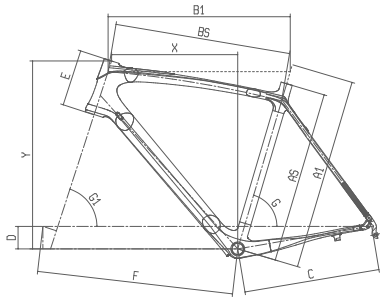

INTENSO DAMA BIANCA

MIS-SLP											
A1	AS	B1	BS	C	D	E	F	G	G1	Y	X
470	440	515	497	408	68	125	577	74.5°	70.5°	519	368
500	470	525	507	408	68	140	579	74.5°	71.5°	537	373
530	500	535	518	409	68	155	586	74°	71.5°	551	375
550	520	550	532	410	68	170	592	73.5°	72°	567	381