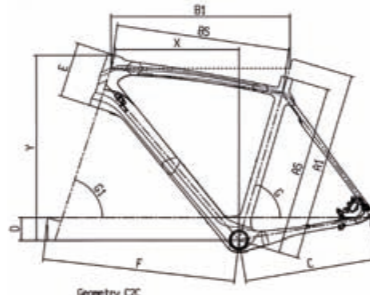

INFINITO CV CARBON - DISC BRAKE