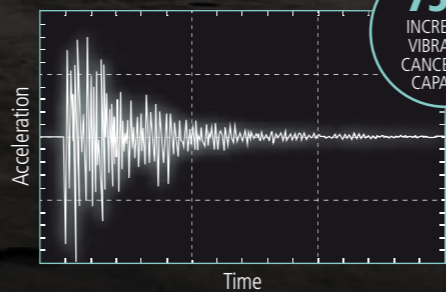

BIANCHI FRAME WITH COUNTERVAIL® IMMEDIATELY CANCELS VIBRATION