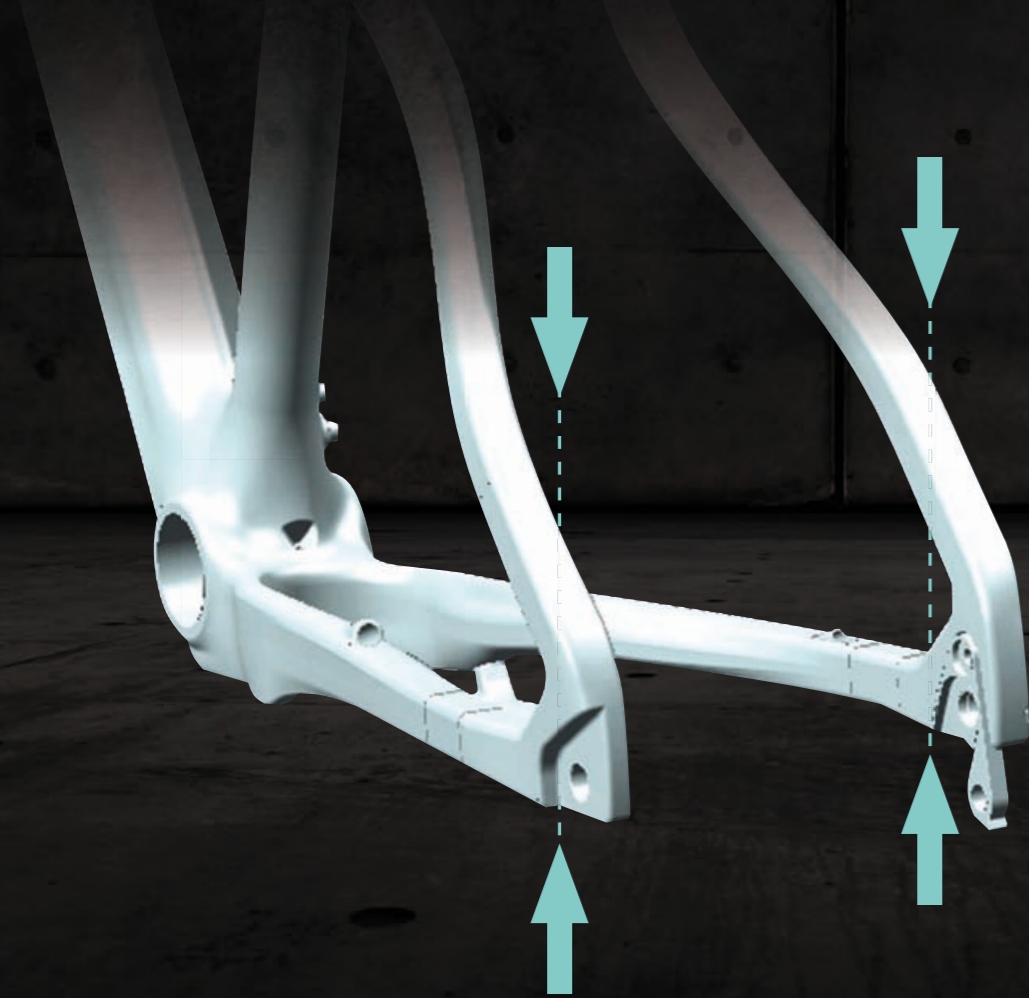

**SHOCK
ABSORBING
STAYS**

- Special designed stays with "S" shape and laminated with carbon/glass fibers enhance absorption of vertical shocks on the rear stays without weakening torsional stiffness
- Increased power transmission

Bikes with this technology:
Methanol 27SL; Methanol 27SX; Methanol 29SL; Methanol 29FS; Methanol 29SX; Ethanol 27; Jab 27; Jab 29