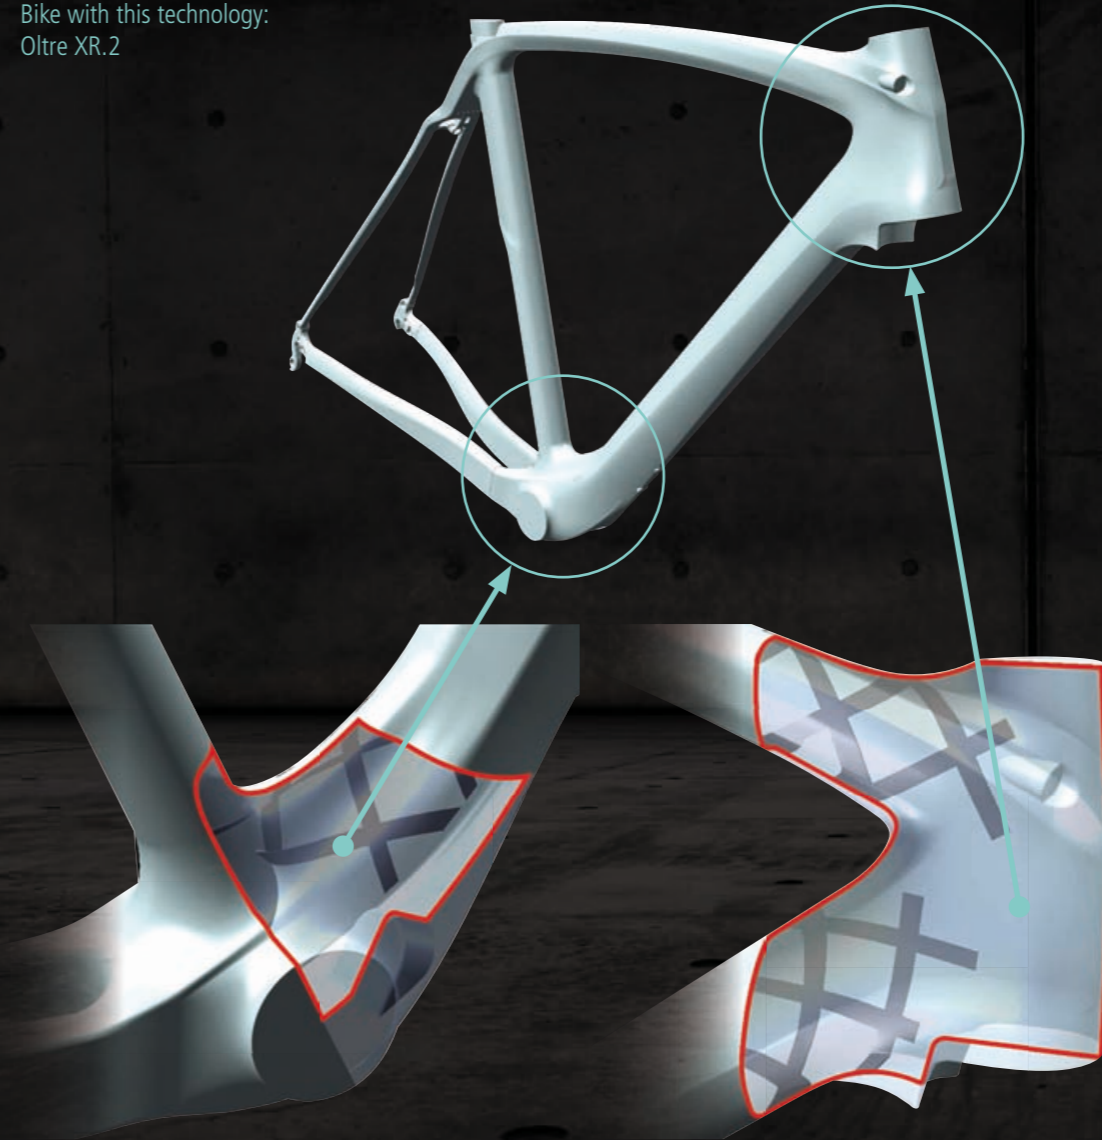

BIANCHI FRAME WITH COUNTERVAIL® IMMEDIATELY CANCELS VIBRATION

75%
INCREASED VIBRATION CANCELLING CAPACITY

- Bianchi's unique process to internally mold X-woven structural carbon layer
- Carbon strips are molded into the carbon structure of the head tube and BB area
- Exceptional torsional rigidity proven by Bianchi's professional riders

Bike with this technology:
Oltre XR.2

UTSS ULTRA THIN SEAT STAY

- Improved shock absorption and impact resistance
- Reduced frame weight
- Power transmission is now focused through the chain stays, leaving the seat stays as a compliant support structure